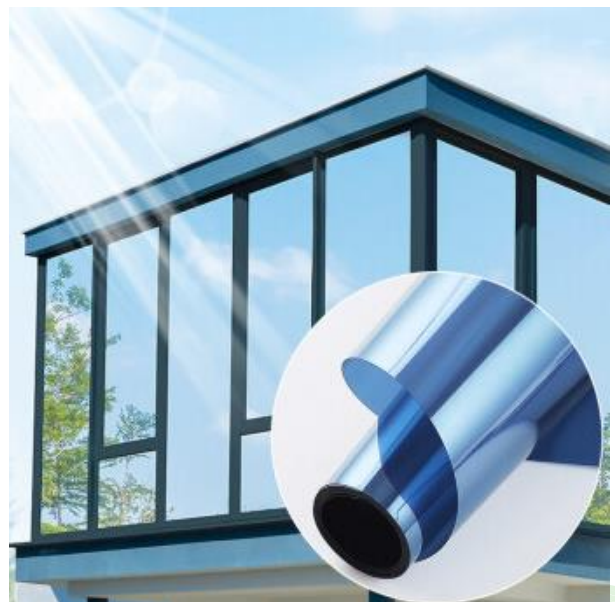

Mantis

One-Way Perspective Film

- ✓ Privacy Protection
- ✓ Heat Insulation and Energy Saving
- ✓ Static Cling and Non-Adhesive

➤ **Static Cling and Non-Adhesive**

This one-way perspective film is free of glue design, no chemical release, very easy to install, just make sure window surface is completely clean and absolutely free of any blemishes.

➤ **Beautiful and Environmentally Friendly**

The one-way perspective film is made of environmentally friendly materials, does not contain any harmful substances. Has good transparency and aesthetics, and adds to the beauty of the building's appearance.

➤ **Wide Range of Applications**

The one-way perspective film is suitable for various types of windows, such as residential, office, and commercial buildings. Used for all smooth glass surfaces such as window decoration in living room, kitchen, bedroom, office and balcony sliding door.