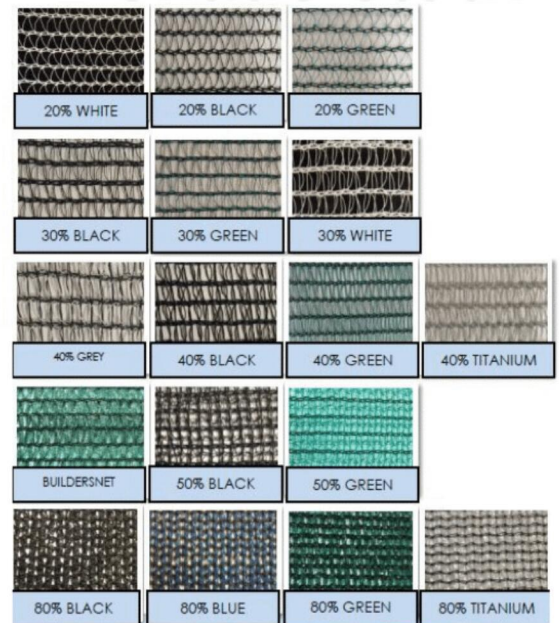

Mantis Shade Cloth

- ✓ Temperature Control
- ✓ UV Protection
- ✓ Durability and Strength

Specifications

Australia and Europe Size (m):

1.83 m x 50 m roll, 30% block out, (Scaffold mesh option)
1.83 m x 50 m roll, 50% block out
1.83 m x 50 m roll, 70% block out
1.83 m x 30 m roll, 90% block out
1.83 m x 50 m roll, 90% block out
3.66 m x 50 m roll, 30% block out, (Scaffold mesh option)
3.66 m x 50 m roll, 50% block out
3.66 m x 50 m roll, 70% block out
3.66 m x 30 m roll, 90% block out

North America Size (ft):

6' x 165' roll, 30% block out, (Scaffold mesh option)
6' x 165' roll, 50% block out
6' x 165' roll, 70% block out
6' x 96' roll, 90% block out
6' x 165' roll, 90% block out
12' x 165' roll, 30% block out, (Scaffold mesh option)
12' x 165' roll, 50% block out
12' x 165' roll, 70% block out
12' x 96' roll, 90% block out

Shade Cloth